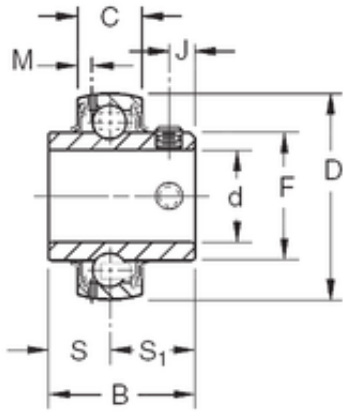

### 70 mm x 125 mm x 69,85 mm TIMKEN GYE70KRRB Insert Bearings Spherical OD

Bearing No. GYE70KRRB

Size	70x125x69.85 mm
Bore Diameter	70 mm
Outer Diameter	125 mm
Width	69,85 mm
d	70 mm
D	125 mm
B	69,85 mm
C	28 mm
S1	42,84 mm
F	86,92 mm
J	12 mm
M	5,08 mm
S	26,97 mm
Thread (G)	M12X1,75
Basic dynamic load rating (C)	69,5 kN

GYE70KRRB Bearing 2D drawings and 3D CAD models