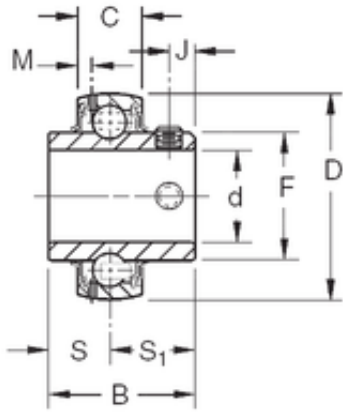

### 45 mm x 85 mm x 49,22 mm TIMKEN GYE45KRRB SGT Insert Bearings Spherical OD

Bearing No. GYE45KRRB SGT

Size	45x85x49.22 mm
Bore Diameter	45 mm
Outer Diameter	85 mm
Width	49,22 mm
d	45 mm
D	85 mm
B	49,22 mm
C	22 mm
S1	30,17 mm
F	57,92 mm
J	8 mm
M	4,55 mm
S	19,05 mm
Thread (G)	M8X1,25
Basic dynamic load rating (C)	36 kN

GYE45KRRB SGT Bearing 2D drawings and 3D CAD models