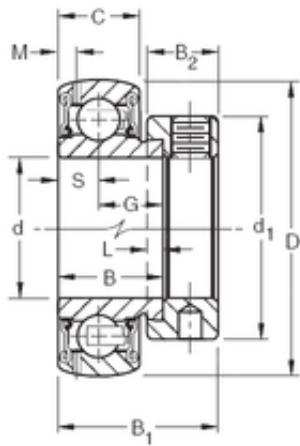

NTN Bearing Driveshaft do Brasil

50 mm x 90 mm x 30,18 mm TIMKEN GRAE50RRB Insert Bearings Spherical OD

Bearing No. GRAE50RRB

Size	50x90x30.18 mm
Bore Diameter	50 mm
Outer Diameter	90 mm
Width	30,18 mm
d	50 mm
D	90 mm
B	30,18 mm
C	22 mm
d1	69,9 mm
B1	43,7 mm
B2	18,3 mm
G	19,18 mm
L	4,8 mm
M	4,44 mm
S	11 mm
Weight	0,771 Kg
Basic dynamic load rating (C)	39,2 kN

GRAE50RRB Bearing 2D drawings and 3D CAD models