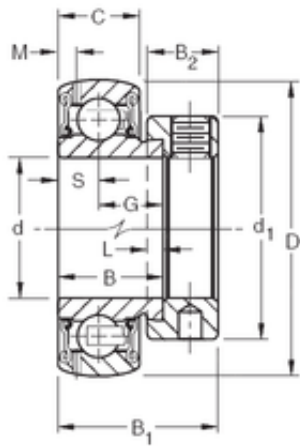

NTN Bearing Driveshaft do Brasil

42,8625 mm x 85 mm x 30,18 mm TIMKEN GRA111RRB Insert Bearings Spherical OD

Bearing No. GRA111RRB

Size	42.8625x85x30.18 mm
Bore Diameter	42,8625 mm
Outer Diameter	85 mm
Width	30,18 mm
d	42,8625 mm
D	85 mm
B	30,18 mm
C	22 mm
d1	63,5 mm
B1	43,7 mm
B2	18,3 mm
G	19,18 mm
L	4,8 mm
M	4,55 mm
S	11 mm
Weight	0,735 Kg
Basic dynamic load rating (C)	36,3 kN

GRA111RRB Bearing 2D drawings and 3D CAD models