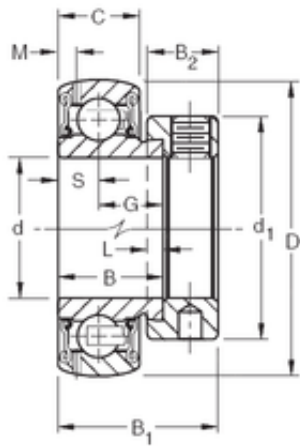

NTN Bearing Driveshaft do Brasil

20 mm x 47 mm x 21,44 mm TIMKEN GRAE20RRB Insert Bearings Spherical OD

Bearing No. GRAE20RRB

Size	20x47x21.44 mm
Bore Diameter	20 mm
Outer Diameter	47 mm
Width	21,44 mm
d	20 mm
D	47 mm
B	21,44 mm
C	15 mm
d1	33,3 mm
B1	31 mm
B2	13,5 mm
G	13,92 mm
L	4 mm
M	3,05 mm
S	7,49 mm
Weight	0,132 Kg
Basic dynamic load rating (C)	14,3 kN

GRAE20RRB Bearing 2D drawings and 3D CAD models