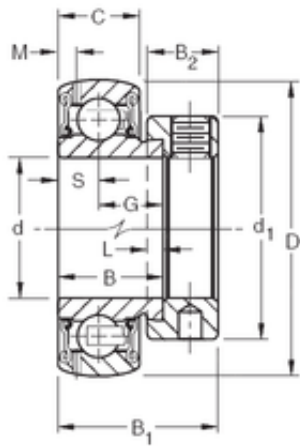

NTN Bearing Driveshaft do Brasil

30 mm x 62 mm x 23,83 mm TIMKEN GRAE30RRB Insert Bearings Spherical OD

Bearing No. GRAE30RRB

Size	30x62x23.83 mm
Bore Diameter	30 mm
Outer Diameter	62 mm
Width	23,83 mm
d	30 mm
D	62 mm
B	23,83 mm
C	18 mm
d1	44,1 mm
B1	35,7 mm
B2	15,9 mm
G	14,81 mm
L	4 mm
M	4,17 mm
S	8,99 mm
Weight	0,318 Kg
Basic dynamic load rating (C)	21,8 kN

GRAE30RRB Bearing 2D drawings and 3D CAD models