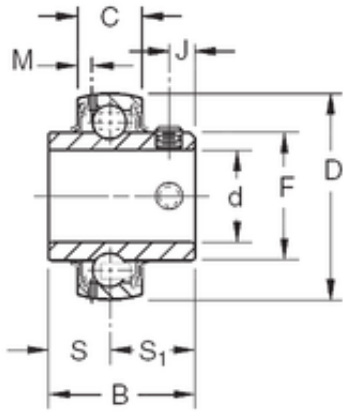

### 30 mm x 62 mm x 38,1 mm TIMKEN GYE30KRRB SGT Insert Bearings Spherical OD

Bearing No. GYE30KRRB SGT

Size	30x62x38.1 mm
Bore Diameter	30 mm
Outer Diameter	62 mm
Width	38,1 mm
d	30 mm
D	62 mm
B	38,1 mm
C	18 mm
S1	22,22 mm
F	40,31 mm
J	7,62 mm
M	3,96 mm
S	15,88 mm
Thread (G)	M6X1
Basic dynamic load rating (C)	21,6 kN

GYE30KRRB SGT Bearing 2D drawings and 3D CAD models