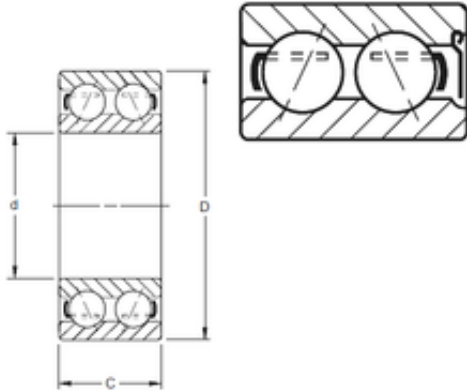

NTN Bearing Driveshaft do Brasil

45 mm x 85 mm x 30,17 mm TIMKEN 5209WD Angular Contact Ball Bearings

Bearing No. 5209WD

| | |
|-------------------------------|----------------|
| Size | 45x85x30.17 mm |
| Bore Diameter | 45 mm |
| Outer Diameter | 85 mm |
| Width | 30,17 mm |
| d | 45 mm |
| D | 85 mm |
| B | 30,17 mm |
| C | 30,17 mm |
| Angle (°) | 30 ° |
| Weight | 0,699 Kg |
| Basic dynamic load rating (C) | 64,8 kN |

5209WD Bearing 2D drawings and 3D CAD models