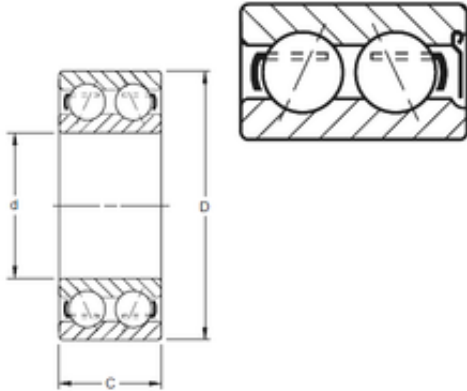

NTN Bearing Driveshaft do Brasil

35 mm x 72 mm x 30,17 mm TIMKEN 5207WD Angular Contact Ball Bearings

Bearing No. 5207WD

Size	35x72x30.17 mm
Bore Diameter	35 mm
Outer Diameter	72 mm
Width	30,17 mm
d	35 mm
D	72 mm
B	30,17 mm
C	30,17 mm
Angle (°)	30 °
Weight	0,481 Kg
Basic dynamic load rating (C)	51,5 kN

5207WD Bearing 2D drawings and 3D CAD models